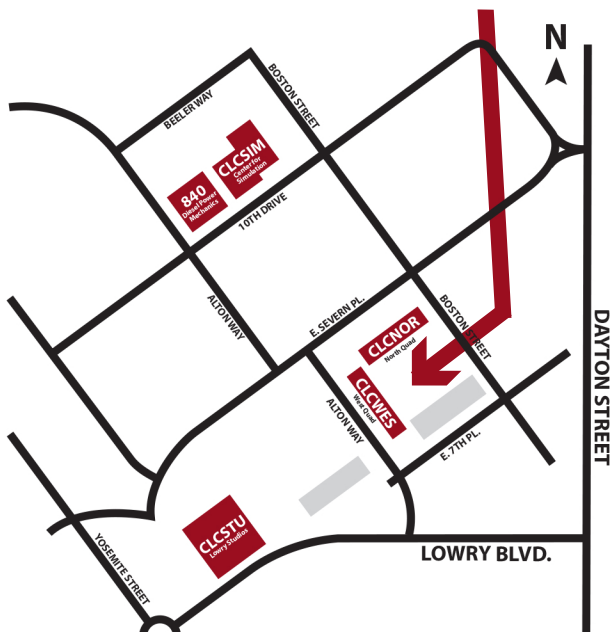

# ECLIPSE

## VIEWING PARTY

**MONDAY, APRIL 8TH | 11:30 A.M. - 1:30 P.M. | LOWRY CAMPUS COURTYARD**

FUN FOR ALL AGES!

ECLIPSE MAXIMUM AT 12:40 P.M.

BUILD YOUR OWN ECLIPSE VIEWER

RAIN OR SHINE

WEATHER COVER IN THE BERGEN ROOM